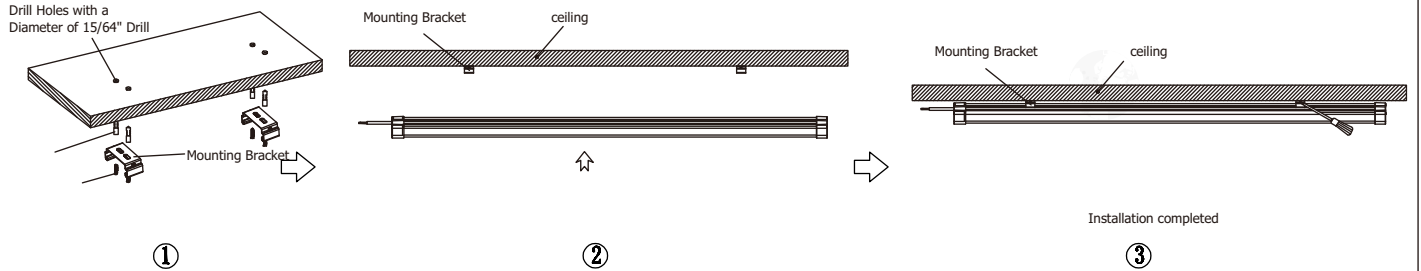

Note: TPAL 96 strips (8' strips) may be subjected to additional freight charges due to oversize ratings for shipment. This MAY affect the free freight allowance on SOME orders.

TS = Tandem Seamless
 TC = Tandem Cord/Conduit
 DM = Dimmer
 OC = Occupancy Sensor
 EM = Emergency Backup
 Lumen Output :
 48"=744LM; 96"=760 LM
 ST = Stairwell

Installation Instructions

Cable Suspension

Step (1)

Stem Mount

Step (2)

Ceiling or Wall Mount

Step (3)

Included With Each Fixture

(Hanging Kits)

(PG 9 connector)

(connector for seamless connection)

(Mounting Bracket)

Optional

Diagram of remote control(Emergency)

Dimension

Type TS