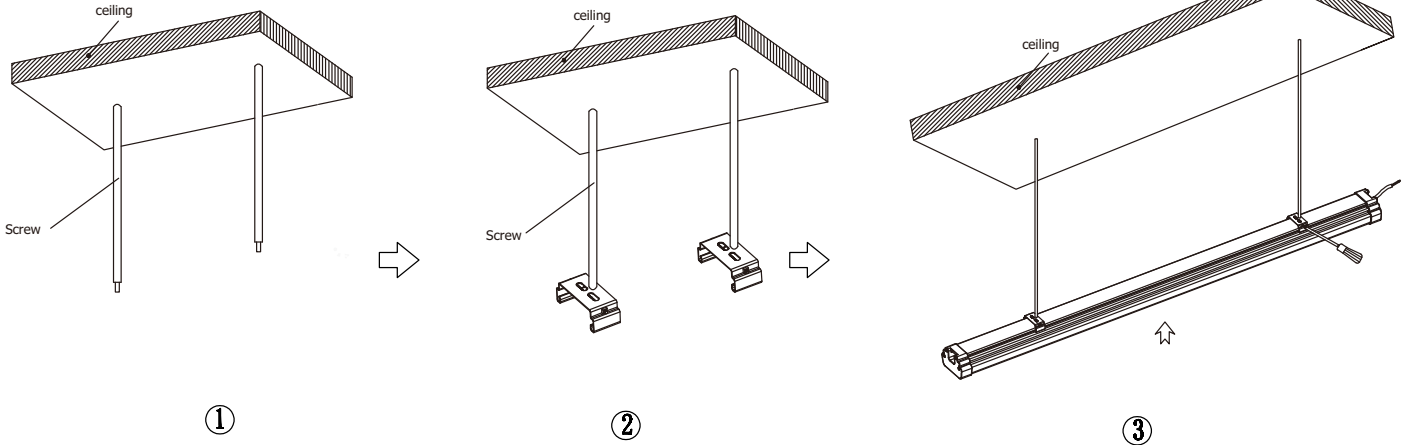

Note: TPAL 96 strips (8' strips) may be subjected to additional freight charges due to oversize ratings for shipment. This MAY affect the free freight allowance on SOME orders.

TS = Tandem Seamless
 TC = Tandem Cord/Conduit
 DM = Dimmer
 OC = Occupancy Sensor
 EM = Emergency Backup
 Lumen Output :
 48"=744LM; 96"=760 LM
 ST = Stairwell

Installation Instructions

Cable Suspension

Step (1)

Stem Mount

Step (2)

Ceiling or Wall Mount

Step (3)

Included With Each Fixture