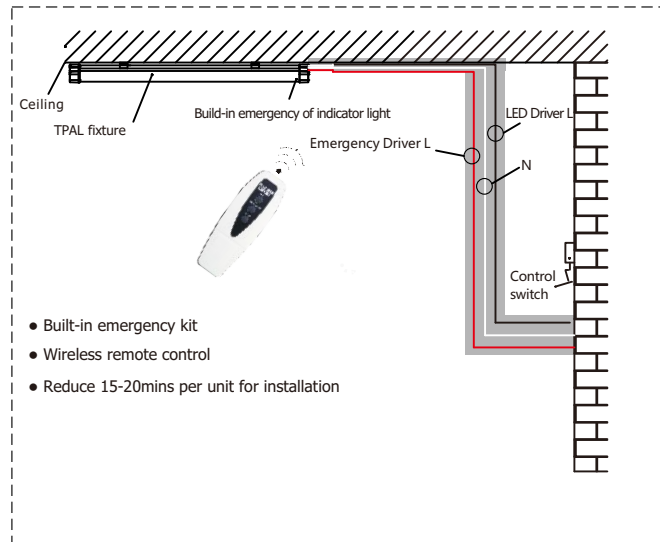

Product Application Instructions-Sensor (Occupancy Sensor)

Standard Setting (Other Settings Available and need to be identified when order is placed)

Occupancy Sensor Hold Time	1 Minute	3 Minutes	5 Minutes	Custom
Sensor to Dim Level	20%	30%	50%	Custom
Sensor Stand by Period	1 Minute	5 Minutes	10 Minutes	Disable

Emergency Remote Controller (Required)

- High Temp. Ni-MH battery. Compact in size, longer lifetime, safer in practical use, RoHS compliant
- The nickel-metal hydride batteries can be repeated 500 charge-discharge cycles by correct operation
- After leaving factory, the emergency battery turns itself into a dormant state to avoid electric discharge and leakage