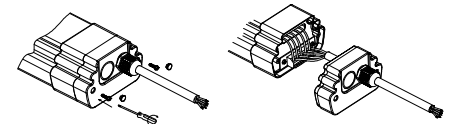

TPAL-TC

TPAL-TS