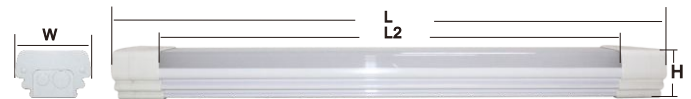

Installation Instructions

Cable Suspension

Step (1)

Stem Mount

Step (2)

Ceiling or Wall Mount

Step (3)

Included With Each Fixture

(Hanging Kits)

(PG 9 connector)

(connector for seamless connection)

(Mounting Bracket)

Optional

Diagram of remote control(Emergency)

Dimension

Type TS