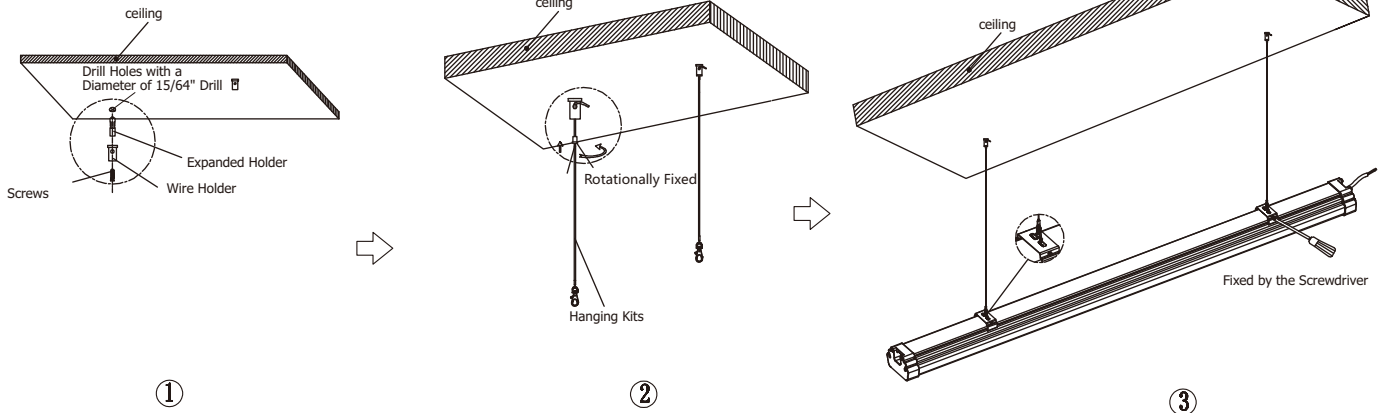

Installation Instructions

Cable Suspension