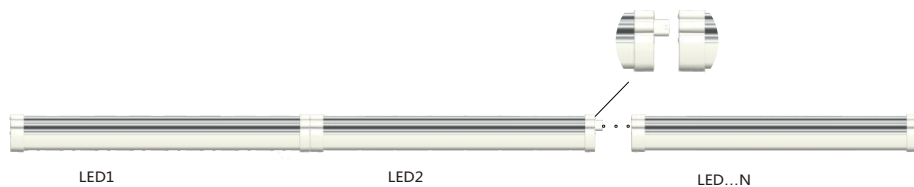

Features:

1. Wide Beam Angle
   - Built in aluminum heat sink , with 94 V0 Fire-Rated PC housing
   - TC Model = IP65 rated (With PG9 connector)
   - TS Model = Damp rated
   - End knock out permits conduit connection on TC Model
     - **Input Voltage** : 120 - 277 VAC
     - **Power** : 25W - 70W
     - **Frequency** : 50 / 60 Hz
     - **Lumen Efficacy** : 120 lumens per watt
     - **Operating Temperature** : -25°F - + 40°C
     - **Power Factor** : >0.9
     - **Beam Angle** : 270°
     - **THD**: <18%
     - **Lifespan** : 50,000 hours
     - Warranty : 5 years
     - Color Temperature : 4000K - 5000K in stock
   - Fixture comes with 5' mounting/hanging kit included
   - 5 year warranty
   - Full range of options: Emergency backup, Occupancy sensor, 0-10V Dimming, Tandem wiring, Cords
   - TS = Need Cord at Start of each continuous run
   - TC = 1/2" knock out and PG9 connector included
   - ST: Stairwell with occupancy sensor that never turns off
2. **Options :**
3. **DM** : Dimmable Driver
   - **OC** : Occupancy Sensor
   - **EM** : Emergency Back-up (Emergency operating temperature -13°F - +104°F)
   - **Cords**

TPAL-TC

TPAL-TS